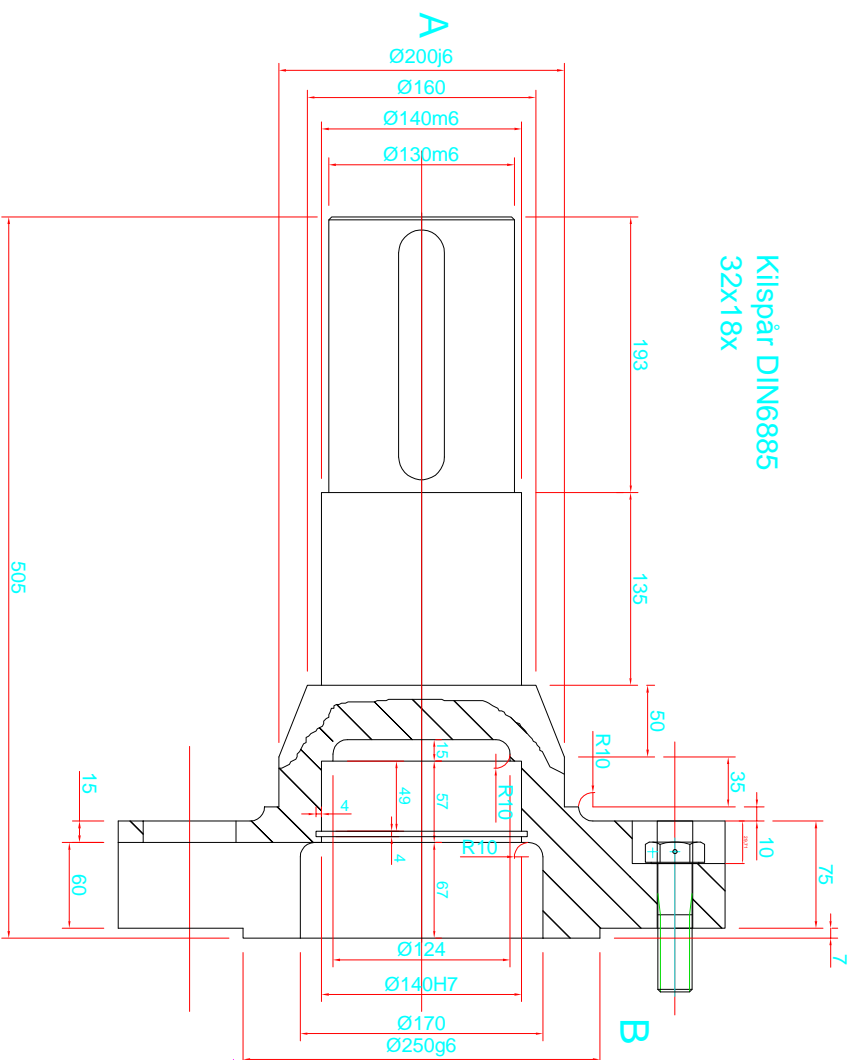

Kilspår DIN6885  
32x18x

Skarpa kanter bytes 45°

Itemref	Quantity	Title/Name, designation, material, dimension etc	Article No./Reference
AS	1	AS	AS

Designed by	Checked by	Approved by - date	File name	Date	Scale
AS	AS	12/03/20	Planethub utg s1d21030		DNS