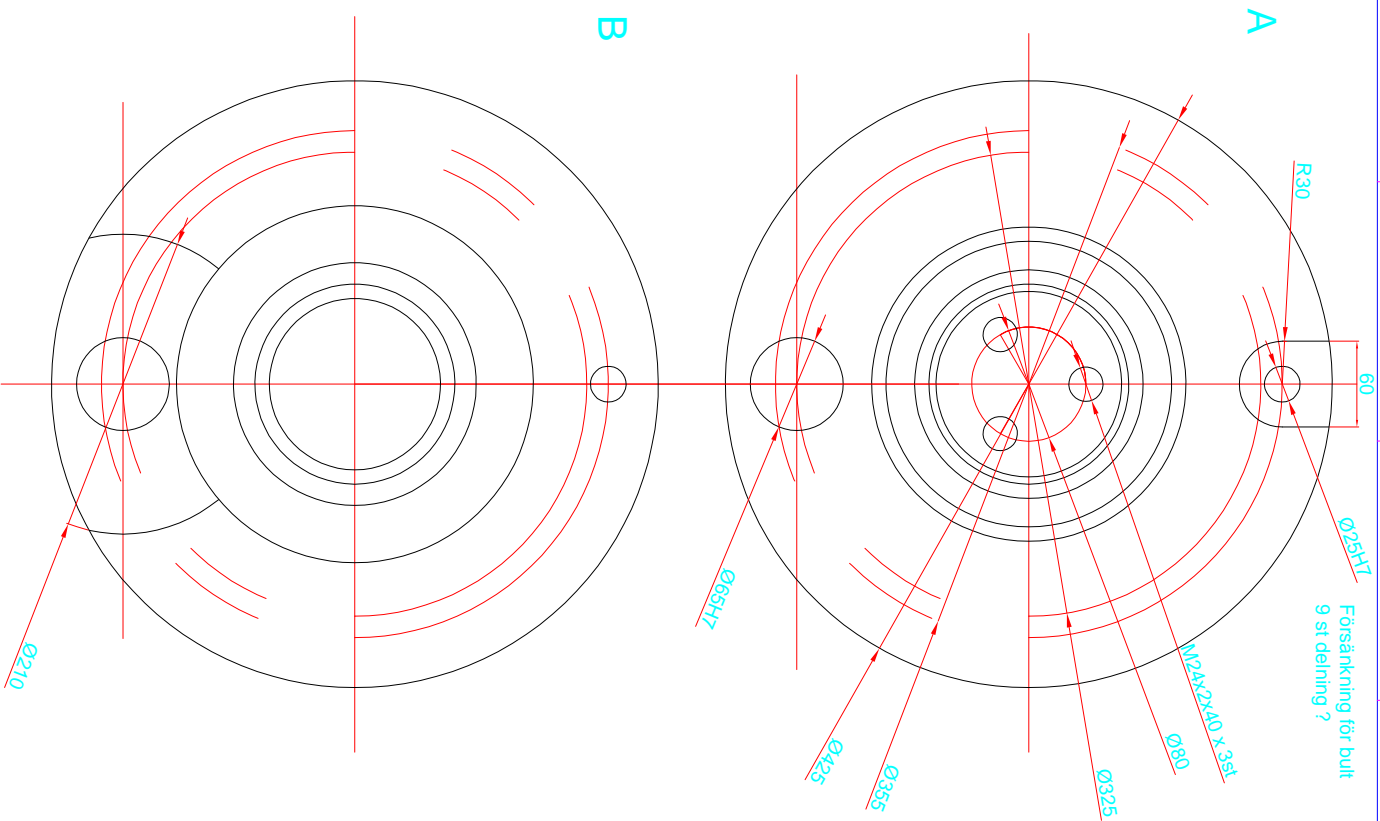

Kilspår DIN6885  
32x18x

Skarpa kanter bytes 45°

Itemref	Quantity	Title/Name, designation, material, dimension etc	Article No./Reference
AS	1	AS	AS

Designed by	Checked by	Approved by - date	File name	Date	Scale
AS	AS	12/03/20	Planethub utg s1d21030		DNS

Drivsystem 05 AB

Planethub utg sida

DSR1210302	Edition	Sheet
	1	1/1